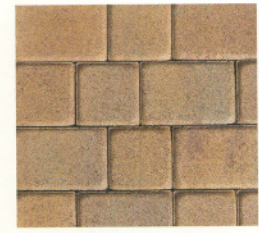

Charcoal Brown Buff TM

Desert Blend TM

Gila River TM

Navajo Red TM

San Tan Blend TM

**Antique Kobble Rec and Sq 4 cm Standard Colors:**  
Antique Pewter TM and Charcoal Brown Buff TM  
Antique Kobble 4 cm is intended for pedestrian use only.

**Antique Kobble 2 pc, Antique Kobble 3 pc and Antique Kobble Rec 6 cm Standard Colors:**  
Antique Pewter TM, Desert Blend TM, Gila River TM, Navajo Red TM and San Tan Blend TM

**Antique Kobble 3 pc Flat Top and Antique Kobble Rec Flat Top Standard Colors:**  
Antique Pewter TM Tumbled, Desert Blend TM Tumbled and Gila River TM Tumbled  
Flat Top Available Tumbled Only. Immediate availability does not apply. Lead times vary. Please call for details.