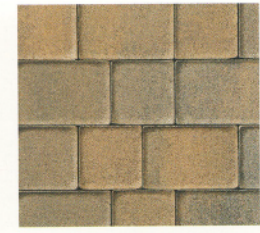

Charcoal Brown Buff TM

Desert Blend TM

Gila River TM

Navajo Red TM

San Tan Blend TM

**Antique Kobble Rec and Sq 4 cm Standard Colors:**  
Antique Pewter TM and Charcoal Brown Buff TM  
Antique Kobble 4 cm is intended for pedestrian use only.

**Antique Kobble 2 pc, Antique Kobble 3 pc and Antique Kobble Rec 6 cm Standard Colors:**  
Antique Pewter TM, Desert Blend TM, Gila River TM, Navajo Red TM and San Tan Blend TM

**Antique Kobble 3 pc Flat Top and Antique Kobble Rec Flat Top Standard Colors:**  
Antique Pewter TM Tumbled, Desert Blend TM Tumbled and Gila River TM Tumbled  
Flat Top Available Tumbled Only. Immediate availability does not apply. Lead times vary. Please call for details.