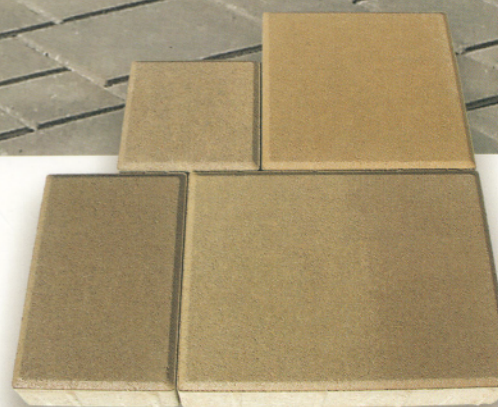

Paseo	
Thickness	6 cm
Size (Nominal)	6 x 6, 6 x 9, 9 x 9, 9 x 12
Stones Per Pallet	300
Sq Ft Per Pallet	109
Weight Per Pallet	2,973