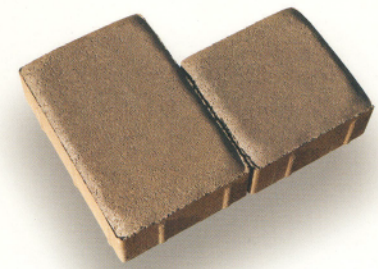

6700 W. Allison Rd, Chandler, AZ 85226

REDESIGN YOUR OUTDOOR LIVING SPACE

ARIZONA  
**COLLECTION**

Antique Kobble 3 pc in Gila River TM.

<b>Antique Kobble 2 pc</b>
Thickness 6 cm
Sizes (Nominal) 5 1/2 x 5 1/2
5 1/2 x 8 1/4
Stones Per Pallet 420
Sq 140
Rec 280
Sq Ft Per Pallet 119
Weight Per Pallet 3,106