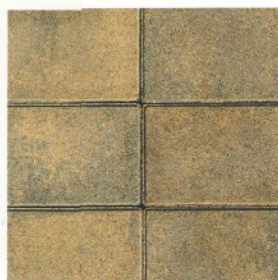

**Antique Kobble 2 pc, Antique Kobble 3 pc and Antique Kobble Rec 6 cm Standard Colors:**  
Antique Pewter TM, Desert Blend TM, Gila River TM, Navajo Red TM and San Tan Blend TM

**Antique Kobble 3 pc Flat Top and Antique Kobble Rec Flat Top Standard Colors:**  
Antique Pewter TM Tumbled, Desert Blend TM Tumbled and Gila River TM Tumbled  
Flat Top Available Tumbled Only. Immediate availability does not apply. Lead times vary. Please call for details.

Pillow Top is not available in a Tumbled Finish

ANTIQUK KOBBLK

Antique Kobble 2 pc, Antique Kobble 3 pc, Antique Kobble Rec & Sq, Antique Kobble 3 pc Flat Top & Antique Kobble Rec Flat Top

INNOVATIVE

# PASEO

Paseo Grande	
Thickness	6 cm
Size (Nominal)	6 x 12, 12 x 12, 12 x 18
Stones Per Pallet	144
Sq Ft Per Pallet	116
Weight Per Pallet	3,189

Paseo 6 x 9	
Thickness	6 cm
Size (Nominal)	6 x 9
Stones Per Sq Ft	2.7
Stones Per Pallet	250
Sq Ft Per Pallet	91
Weight Per Piece	9.8
Weight Per Pallet	2,502

Paseo	
Thickness	6 cm
Size (Nominal)	6 x 6, 6 x 9, 9 x 9, 9 x 12
Stones Per Pallet	300
Sq Ft Per Pallet	109
Weight Per Pallet	2,973

Antique Pewter TM

Desert Blend TM

Gila River TM

Not available in a Tumbled Finish.  
Paseo Grande is intended for pedestrian applications only.  
Special installation required. Please call for details.